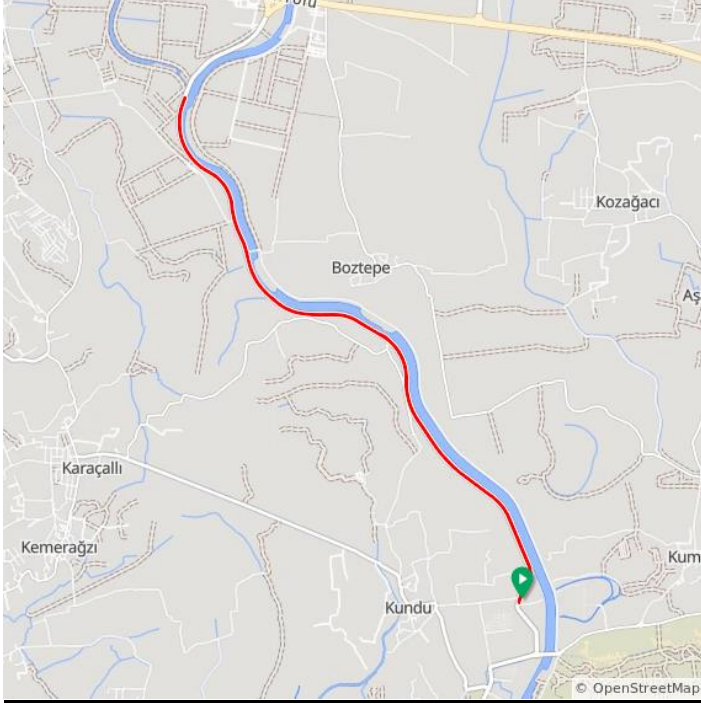

#### 4 Nisan 2026 Cumartesi – 09.00 – 11,1 Km

<https://ridewithgps.com/routes/54290035>

### **U13 Erkek - Kadın**

**4 Nisan 2026 Cumartesi – 10.00 – 16,7 Km**

<https://ridewithgps.com/routes/54290068>