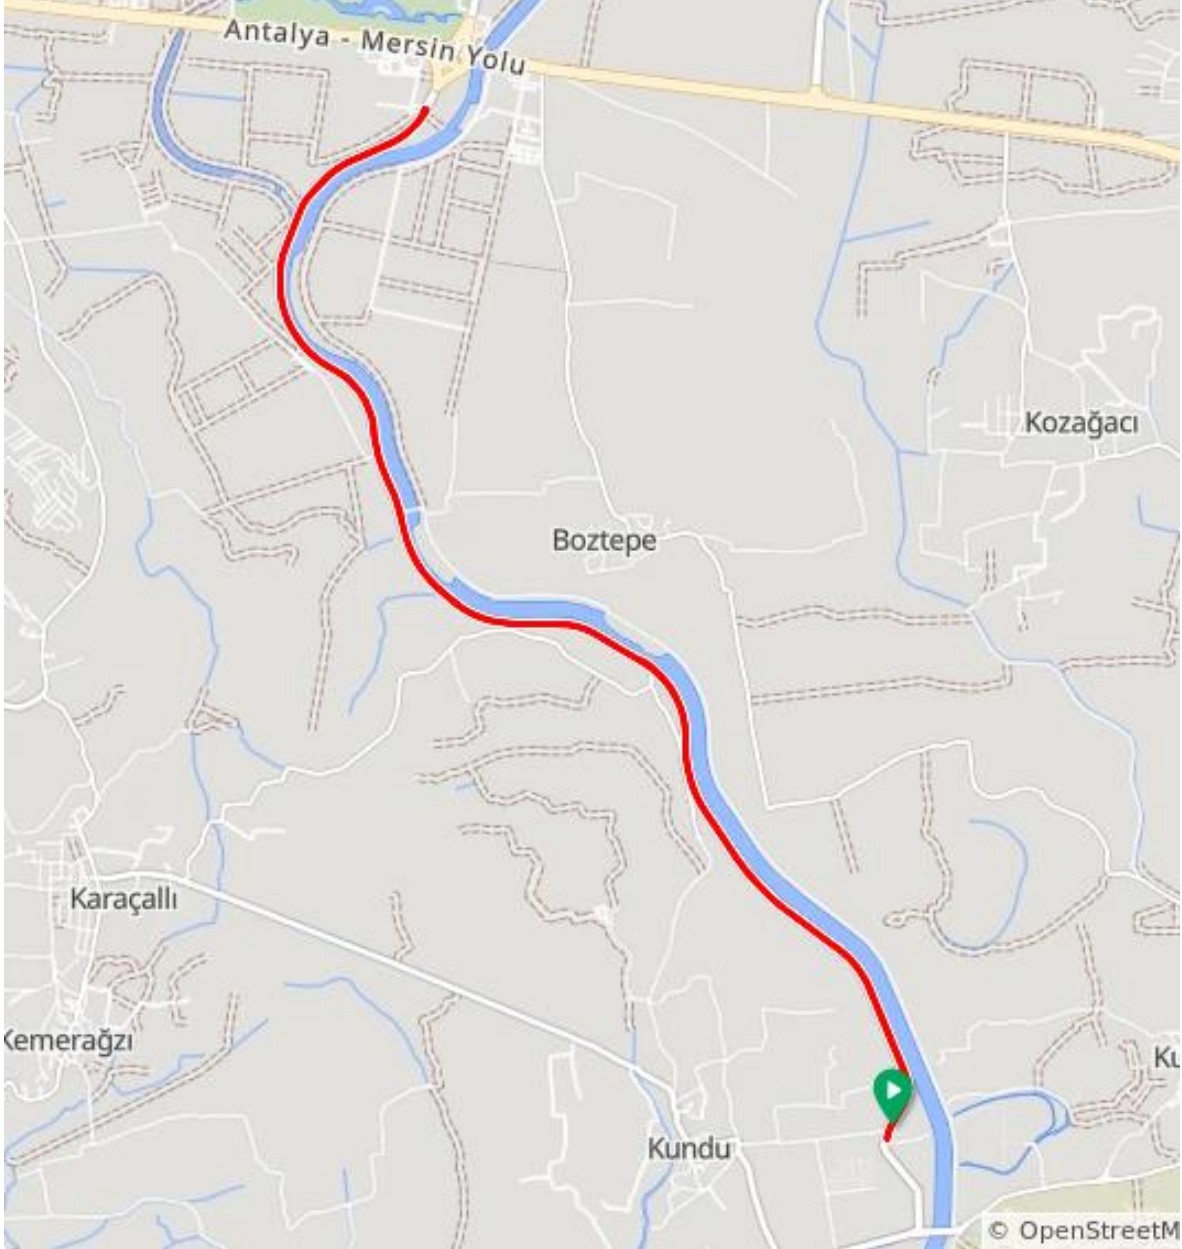

### 5 Nisan 2026 Pazar – 09.00 – 66,8 Km

<https://ridewithgps.com/routes/54394554>

Sprint: 16,7 km – 33,4 km – 50,1 km

## U19 Kadın – Büyük Kadın

5 Nisan 2026 Pazar – 11.30 – 77,6 Km

<https://ridewithgps.com/routes/54394600>

Sprint: 19,4 km – 38,8 km – 58,2 km