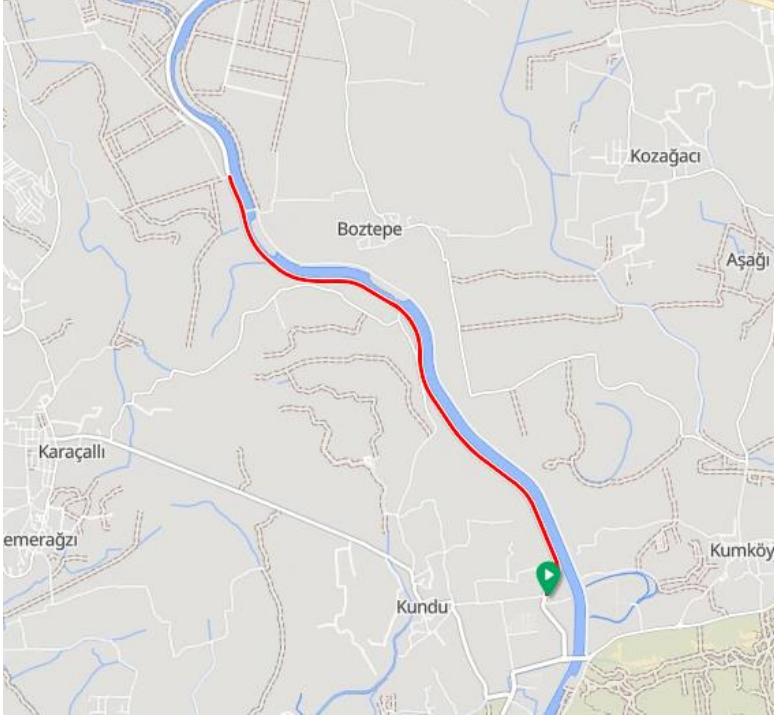

18.00: Teknik Toplantı (Belkon Otel Toplantı Salonu Serik / Antalya)

**3 Nisan 2026 Cuma**

Bireysel Zamana Karşı (Expo Yolu Aksu)

09.00 (Çıkış saatleri Teknik Toplantıdan sonra paylaşılacaktır.)

<b>Kategoriler</b>	<b>Toplam Mesafe</b>	<b>Parkur Bilgisi</b>
BÜYÜK KADIN	13,0 km	<a href="https://ridewithgps.com/routes/54289997">https://ridewithgps.com/routes/54289997</a>
U19 KADIN	13,0 km	<a href="https://ridewithgps.com/routes/54289997">https://ridewithgps.com/routes/54289997</a>
U19 ERKEK	13,0 km	<a href="https://ridewithgps.com/routes/54289997">https://ridewithgps.com/routes/54289997</a>
U17 KADIN	10,8 km	<a href="https://ridewithgps.com/routes/54289925">https://ridewithgps.com/routes/54289925</a>
U17 ERKEK	10,8 km	<a href="https://ridewithgps.com/routes/54289925">https://ridewithgps.com/routes/54289925</a>
U15 KADIN	7,6 km	<a href="https://ridewithgps.com/routes/54289901">https://ridewithgps.com/routes/54289901</a>
U15 ERKEK	7,6 km	<a href="https://ridewithgps.com/routes/54289901">https://ridewithgps.com/routes/54289901</a>
U13 KADIN	7,6 km	<a href="https://ridewithgps.com/routes/54289901">https://ridewithgps.com/routes/54289901</a>
U13 ERKEK	7,6 km	<a href="https://ridewithgps.com/routes/54289901">https://ridewithgps.com/routes/54289901</a>
U11 KADIN	5,1 km	<a href="https://ridewithgps.com/routes/54289826">https://ridewithgps.com/routes/54289826</a>
U11 ERKEK	5,1 km	<a href="https://ridewithgps.com/routes/54289826">https://ridewithgps.com/routes/54289826</a>

## Bireysel Zamana Karşı Parkurları

**Büyük Kadın - U19 Kadın – U19 Erkek - 13,0 Km**

<https://ridewithgps.com/routes/54289997>

**U17 Kadın – U17 Erkek - 10,8 Km**

<https://ridewithgps.com/routes/54289925>