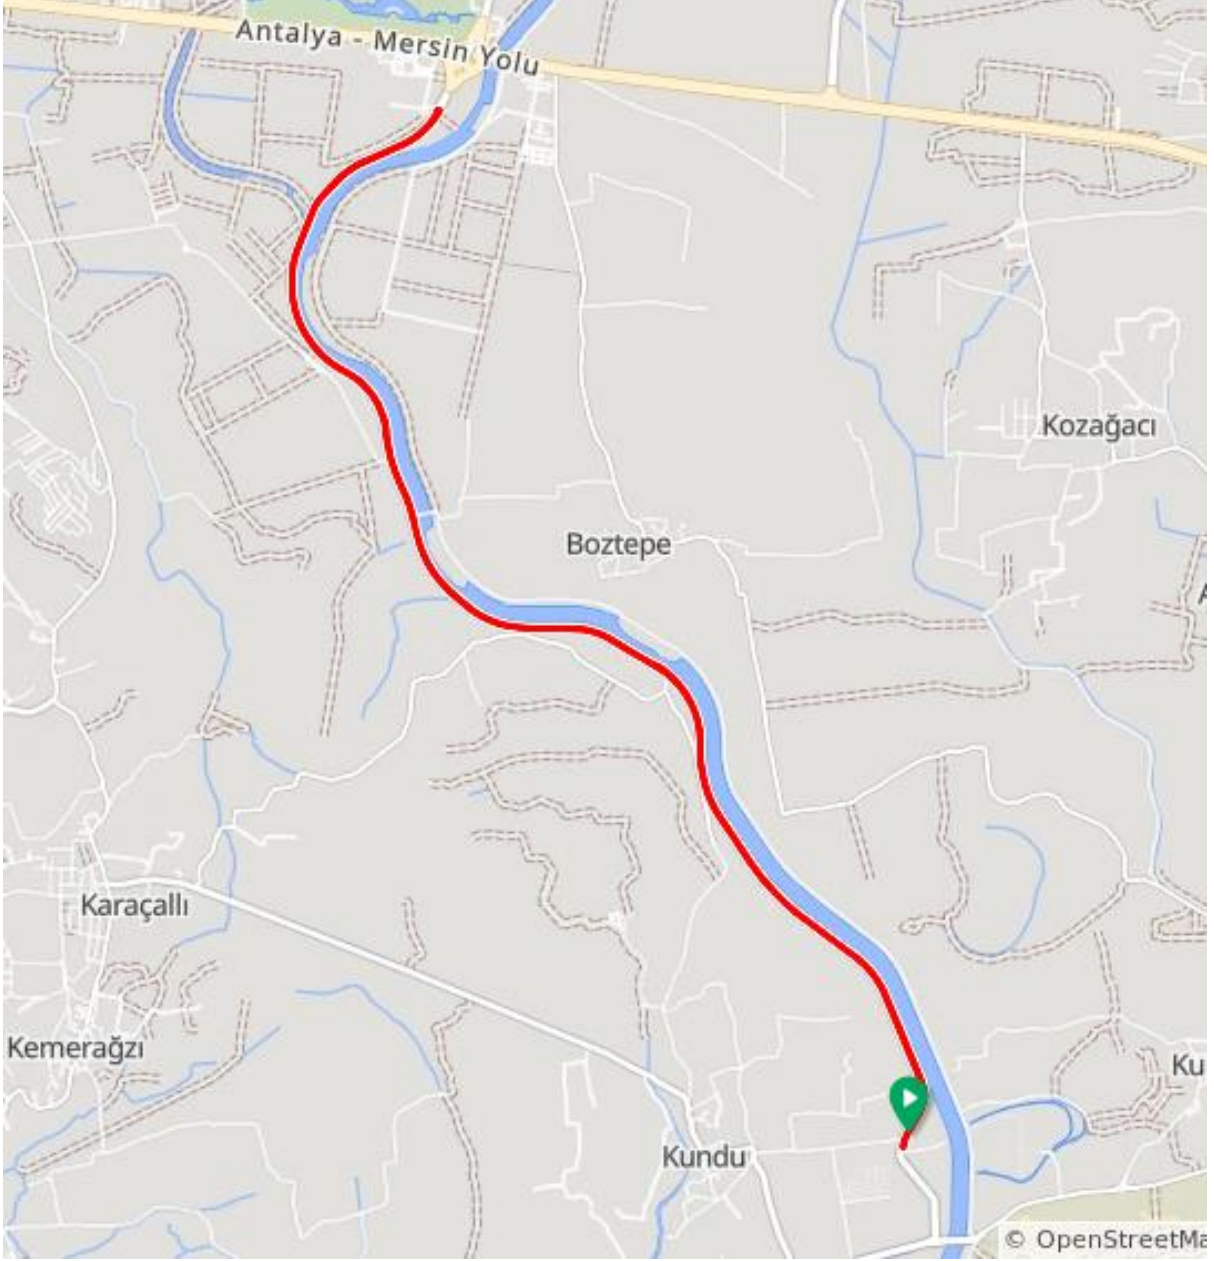

U19 ERKEK

5 Nisan 2026 Cumartesi – 14.30 – 97,0 Km

<https://ridewithgps.com/routes/54394627>

Sprint: 19,4 km – 38,8 km – 58,2 km