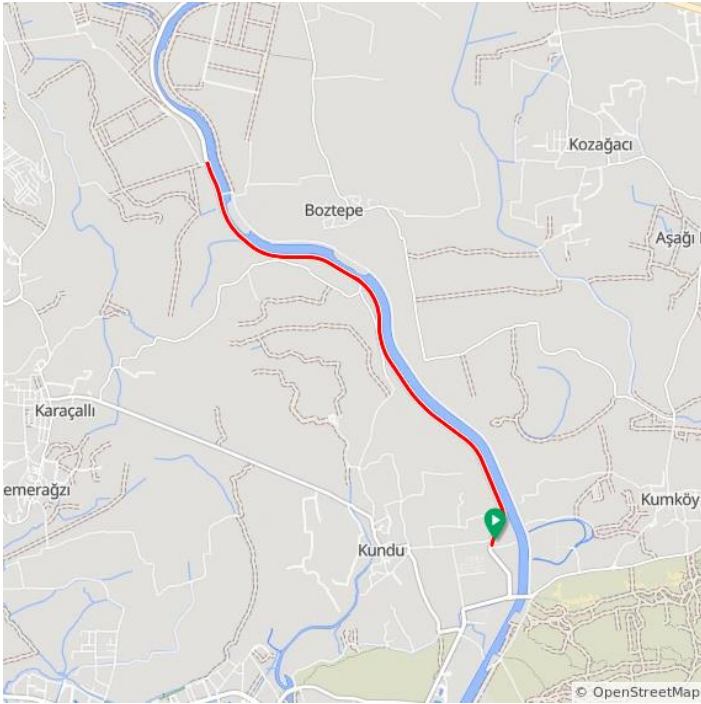

### **U13 Erkek - Kadın**

**4 Nisan 2026 Cumartesi – 10.00 – 16,7 Km**

<https://ridewithgps.com/routes/54290068>

### **U15 Erkek**

**4 Nisan 2026 Cumartesi – 11.00 – 26,4 Km**

<https://ridewithgps.com/routes/54290113>

**Sprint: 13,2 km**