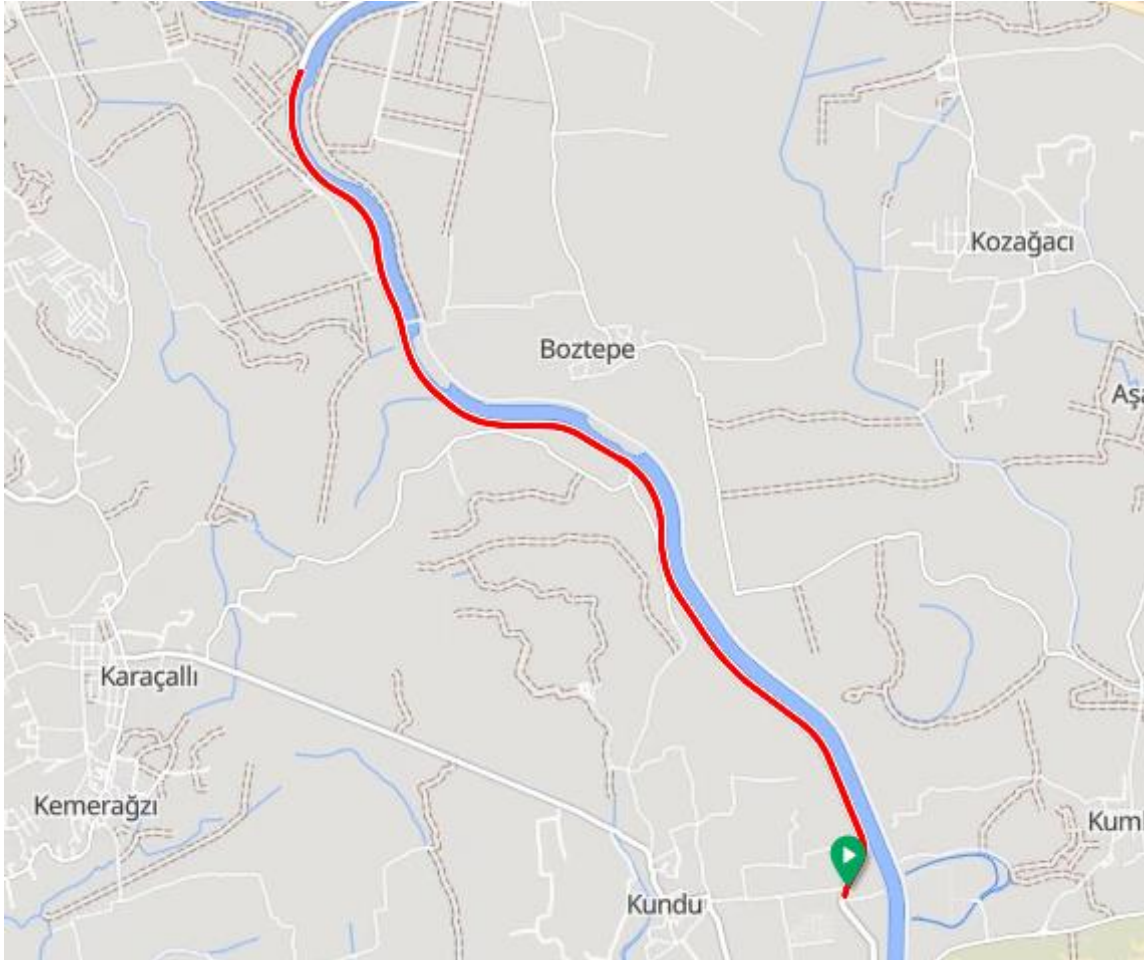

Yol Yarışları

5 Nisan 2026 Pazar (Expo Yolu Aksu)

Kategoriler	Start Saati	T. Bitiş Saati	Toplam Mesafe	Parkur Bilgisi
U17 ERKEK	09:00	10:30	66,8 km	https://ridewithgps.com/routes/54394554
U19 KADIN	11:30	14:00	77,6 km	https://ridewithgps.com/routes/54394600
BÜYÜK KADIN				
U19 ERKEK	14:30	16:50	97 km	https://ridewithgps.com/routes/54394627

U17 ERKEK

5 Nisan 2026 Pazar – 09.00 – 66,8 Km

<https://ridewithgps.com/routes/54394554>

Sprint: 16,7 km – 33,4 km – 50,1 km